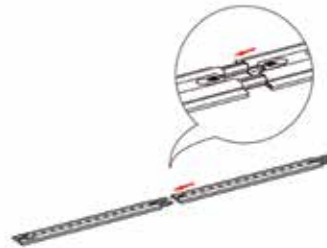

SET UP INSTRUCTIONS SEGEZ 300X225 FRAME ASSEMBLY

①

②