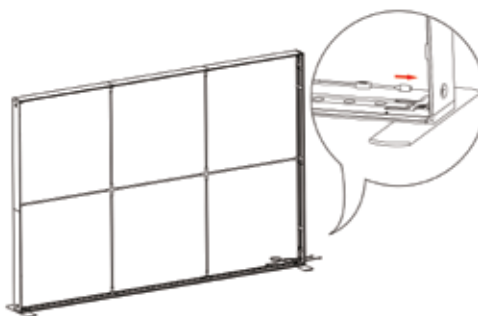

SEGEZ CONFIGURATION E - 118X88.25

SEGEZ MODULAR LIGHTBOXES
PRODUCT CODE:SEGEZ-1010E

On frame On graphic

PRODUCT DESCRIPTION

The advanced technology of the new SEGEZ modular lightbox system combines innovation with intuition. Toolless down to its feet, SEGEZ is designed to help heighten your display experience. Magnetic electrical connectors light up the UL certified LED lights that come pre-installed in the profiles. Electrical wires stay hidden from view. Edge-to-edge customizable SEG backlit fabric graphics cover the front and back of the aluminum frame. Portable, configurable, desirable, SEGEZ is a lightbox unlike the others. SEGEZ is so well thought out, even its durable foam cut carry bag is made distinctly to keep all parts and pieces protected and organized.

13

14

15

SEGEZ CONFIGURATION E - 118X88.25

SEGEZ MODULAR LIGHTBOXES

PRODUCT CODE:SEGEZ-E-1010E

16

17