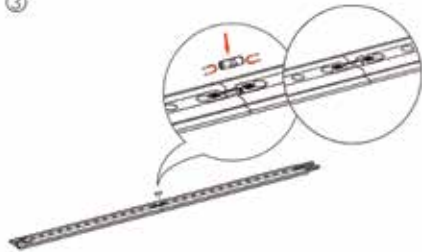

SET UP INSTRUCTIONS SEGEZ 300X225 FRAME ASSEMBLY

①

②

③

⑤

④

⑥