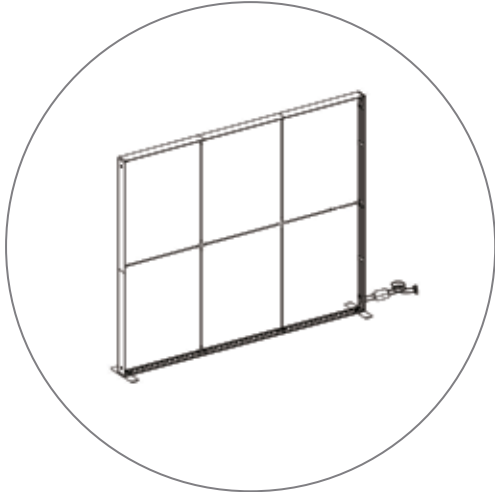

PARTS LIST

(qty 1)
SEGEZ-300X225X12