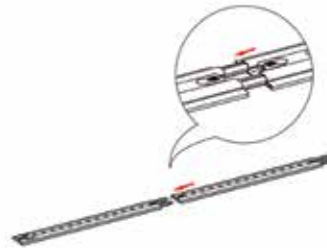

SET UP INSTRUCTIONS

①

②