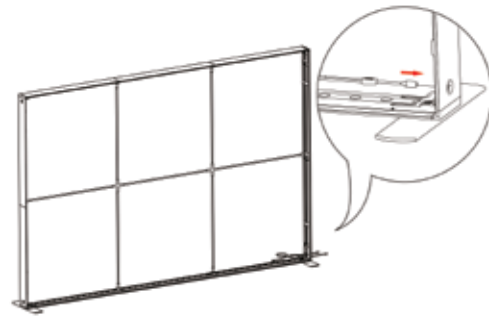

SEGEZ 118X88.25

SEGEZ MODULAR LIGHTBOXES
PRODUCT CODE: SEGEZ-9874

16

17

18

19