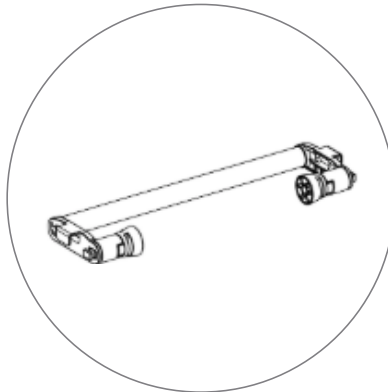

## PARTS LIST

(qty 2)  
Horizontal Profile L

(qty 2)  
Vertical Profile Top

(qty 2)  
Vertical Profile Bottom

(qty 2)  
Horizontal Profile M

(qty 2)  
Horizontal Profile R

(qty 6)  
Mid Pole

(qty 1)  
S Cable

## AVAILABLE ACCESSORIES

SEGEZ-SKIT  
SEGEZ Shelf Kit

SEGEZ-HP  
SEGEZ Hanging Pole for  
Shelf Kit

SEGEZ-SCON  
SEGEZ Straight Connector

SEGEZ-MM  
SEGEZ Monitor Mount

SEGEZ-BC  
SEGEZ Bridge Connector

SEGEZ-ILCON  
SEGEZ L Connector Inside