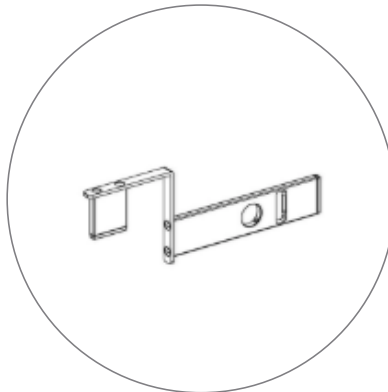

## PARTS LIST

(qty 2)  
Horizontal Profile L

(qty 2)  
Vertical Profile Top

(qty 2)  
Vertical Profile Bottom

(qty 2)  
Horizontal Profile M

(qty 2)  
Horizontal Profile R

(qty 6)  
Mid Pole

(qty 1)  
S Cable

## AVAILABLE ACCESSORIES

SEGEZ-SKIT  
SEGEZ Shelf Kit

SEGEZ-HP  
SEGEZ Hanging Pole for  
Shelf Kit

SEGEZ-SCON  
SEGEZ Straight Connector

SEGEZ-MM  
SEGEZ Monitor Mount

SEGEZ-BC  
SEGEZ Bridge Connector

SEGEZ-ILCON  
SEGEZ L Connector Inside

SEGEZ-OLCON  
SEGEZ L Connector Outside

SEGEZ-HLCON  
SEGEZ High-low Connector