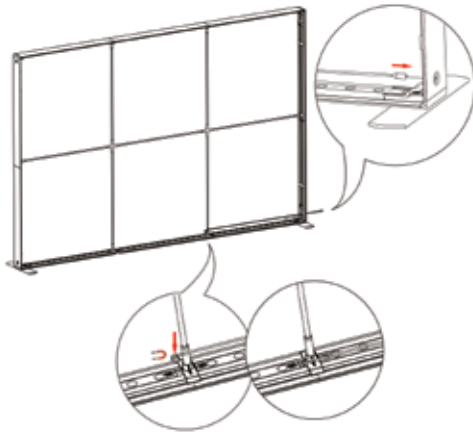

SEGEZ 118X88.25

SEGEZ MODULAR LIGHTBOXES
PRODUCT CODE: SEGEZ-9874

16