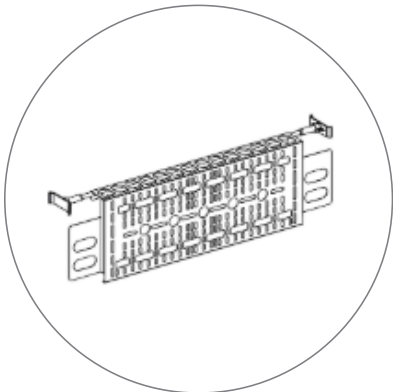

## PARTS LIST

(qty 2)  
Horizontal Profile L

(qty 2)  
Vertical Profile Top

(qty 2)  
Vertical Profile Bottom

(qty 2)  
Horizontal Profile M

(qty 2)  
Horizontal Profile R

(qty 6)  
Mid Pole

(qty 1)  
S Cable

## AVAILABLE ACCESSORIES

SEGEZ-SKIT  
SEGEZ Shelf Kit

SEGEZ-HP  
SEGEZ Hanging Pole for  
Shelf Kit

SEGEZ-SCON  
SEGEZ Straight Connector

SEGEZ-MM  
SEGEZ Monitor Mount

SEGEZ-BC  
SEGEZ Bridge Connector

SEGEZ-ILCON  
SEGEZ L Connector Inside