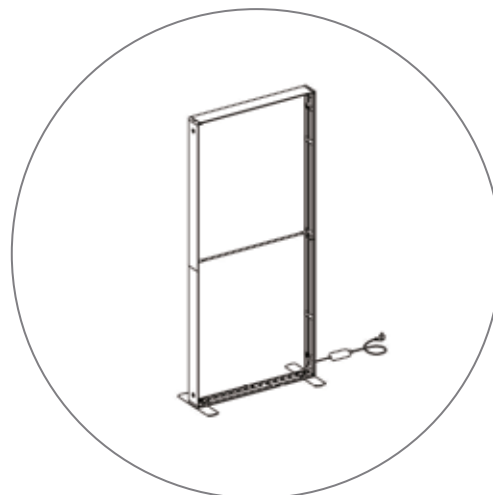

SEGEZ CONFIGURATION C - 236X88.25

SEGEZ MODULAR LIGHTBOXES
PRODUCT CODE: SEGEZ-1010

On frame On graphic

PRODUCT DESCRIPTION

The advanced technology of the new SEGEZ modular lightbox system combines innovation with intuition. Toolless down to its feet, SEGEZ is designed to help heighten your display experience. Magnetic electrical connectors light up the UL certified LED lights that come pre-installed in the profiles. Electrical wires stay hidden from view. Edge-to-edge customizable SEG backlit fabric graphics cover the front and back of the aluminum frame. Portable, configurable, desirable, SEGEZ is a lightbox unlike the others. SEGEZ is so well thought out, even its durable foam cut carry bag is made distinctly to keep all parts and pieces protected and organized.

DISPLAY DIMENSIONS	236"W x 88.25"H x 16.5"D
GRAPHIC SIZES	78.125"W x 88.625"H (backwall)
	39.75"W x 88.625"H (arch & support)

GRAPHIC MATERIAL

Dye Sub Backlit Fabric

GRAPHIC FINISHING

Silicone beading sewn onto edge of graphic

LUMENS (ARCH & SUPPORT)

VOLTAGE (V)	24
POWER (W)	90
LM/W	130
TOTAL LM	11700
AVG LM	5850
CU	.8
EAV	4680

PARTS LIST

(qty 1)

SEGEZ-200X225X12

(qty 3)

SEGEZ-100X225X12

(qty 4)