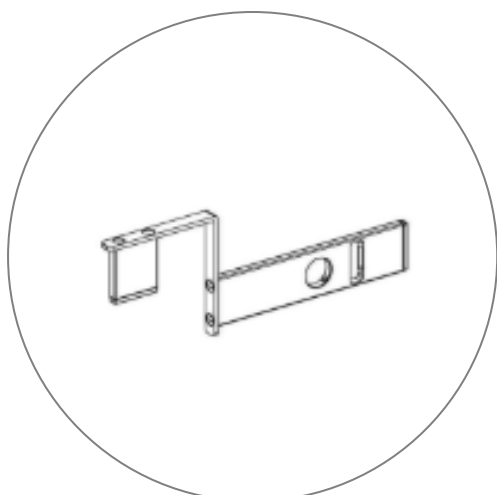

DISPLAY DIMENSIONS	236"W x 88.25"H x 16.5"D
GRAPHIC SIZES	78.125"W x 88.625"H (backwall)
	39.75"W x 88.625"H (arch & support)

GRAPHIC MATERIAL

Dye Sub Backlit Fabric

GRAPHIC FINISHING

Silicone beading sewn onto edge of graphic

LUMENS (ARCH & SUPPORT)

VOLTAGE (V)	24
POWER (W)	90
LM/W	130
TOTAL LM	11700
AVG LM	5850
CU	.8
EAV	4680

PARTS LIST

(qty 1)

SEGEZ-200X225X12

(qty 3)

SEGEZ-100X225X12

(qty 4)