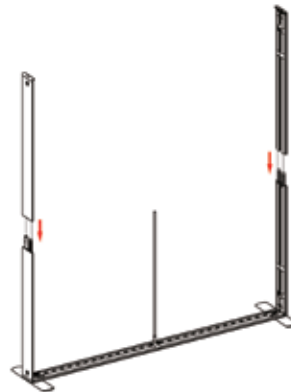

DISPLAY DIMENSIONS	236"W x 88.25"H x 16.5"D
GRAPHIC SIZES	78.125"W x 88.625"H (backwall)
	39.75"W x 88.625"H (arch & support)

GRAPHIC MATERIAL

Dye Sub Backlit Fabric

GRAPHIC FINISHING

Silicone beading sewn onto edge of graphic

②

④

⑤

⑦

⑥

SEGEZ CONFIGURATION C - 236X88.25

SEGEZ MODULAR LIGHTBOXES
PRODUCT CODE: SEGEZ-1010

8