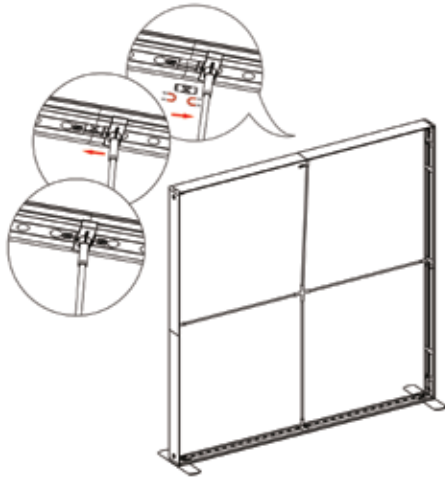

SEGEZ CONFIGURATION C - 236X88.25

SEGEZ MODULAR LIGHTBOXES
PRODUCT CODE: SEGEZ-1010

On frame On graphic

PRODUCT DESCRIPTION

The advanced technology of the new SEGEZ modular lightbox system combines innovation with intuition. Toolless down to its feet, SEGEZ is designed to help heighten your display experience. Magnetic electrical connectors light up the UL certified LED lights that come pre-installed in the profiles. Electrical wires stay hidden from view. Edge-to-edge customizable SEG backlit fabric graphics cover the front and back of the aluminum frame. Portable, configurable, desirable, SEGEZ is a lightbox unlike the others. SEGEZ is so well thought out, even its durable foam cut carry bag is made distinctly to keep all parts and pieces protected and organized.

DISPLAY DIMENSIONS	236"W x 88.25"H x 16.5"D
GRAPHIC SIZES	78.125"W x 88.625"H (backwall)
	39.75"W x 88.625"H (arch & support)

GRAPHIC MATERIAL

Dye Sub Backlit Fabric

GRAPHIC FINISHING

Silicone beading sewn onto edge of graphic

9

10

11

SEGEZ CONFIGURATION C - 236X88.25

SEGEZ MODULAR LIGHTBOXES
PRODUCT CODE: SEGEZ-1010

12

13

14

15

SEGEZ CONFIGURATION C - 236X88.25

SEGEZ MODULAR LIGHTBOXES
PRODUCT CODE: SEGEZ-1010

SEGEZ CONFIGURATION C - 236X88.25

SEGEZ MODULAR LIGHTBOXES
PRODUCT CODE: SEGEZ-1010

SEGEZ 100X225 FRAME ASSEMBLY

SEGEZ CONFIGURATION C - 236X88.25