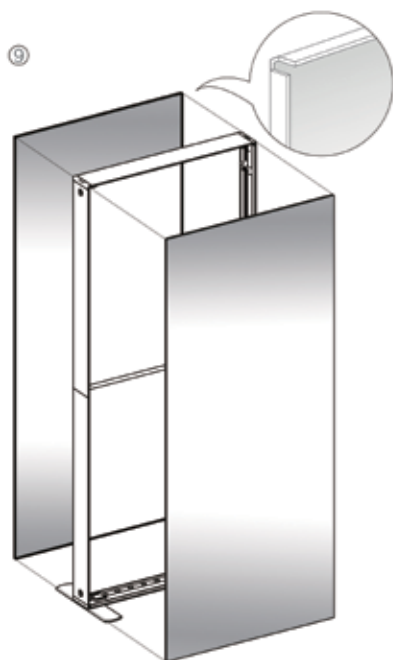

SEGEZ CONFIGURATION C - 236X88.25

SEGEZ MODULAR LIGHTBOXES

PRODUCT CODE: SEGEZ-1010