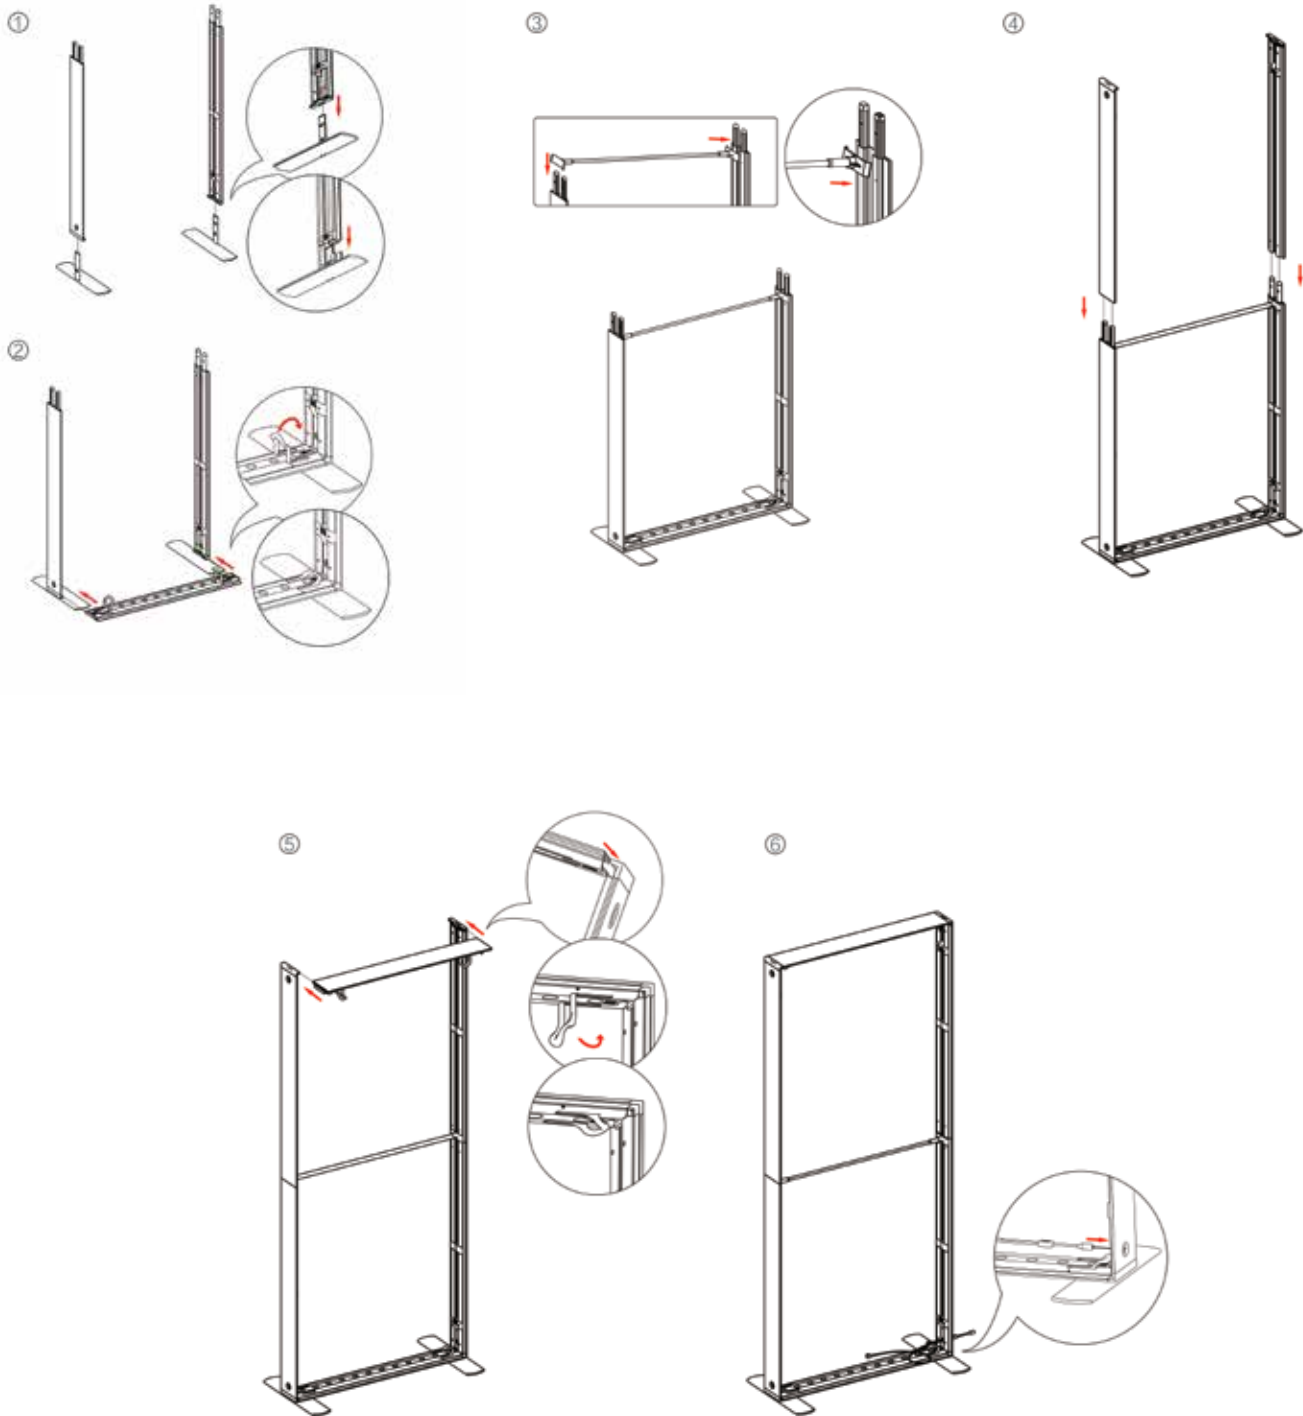

DISPLAY DIMENSIONS	236"W x 88.25"H x 16.5"D
GRAPHIC SIZES	78.125"W x 88.625"H (backwall)
	39.75"W x 88.625"H (arch & support)

GRAPHIC MATERIAL

Dye Sub Backlit Fabric

GRAPHIC FINISHING

Silicone beading sewn onto edge of graphic

15

SEGEZ CONFIGURATION C - 236X88.25

SEGEZ MODULAR LIGHTBOXES
PRODUCT CODE: SEGEZ-1010

SEGEZ CONFIGURATION C - 236X88.25

SEGEZ MODULAR LIGHTBOXES
PRODUCT CODE: SEGEZ-1010

SEGEZ 100X225 FRAME ASSEMBLY

SEGEZ CONFIGURATION C - 236X88.25

SEGEZ MODULAR LIGHTBOXES

PRODUCT CODE: SEGEZ-1010

SEGEZ CONFIGURATION C - 236X88.25

SEGEZ MODULAR LIGHTBOXES

PRODUCT CODE: SEGEZ-1010

FRAME CONNECTION