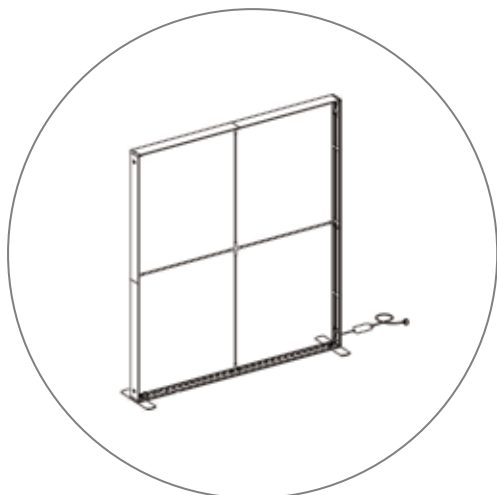

PARTS LIST

(qty 1)

SEGEZ-200X225X12